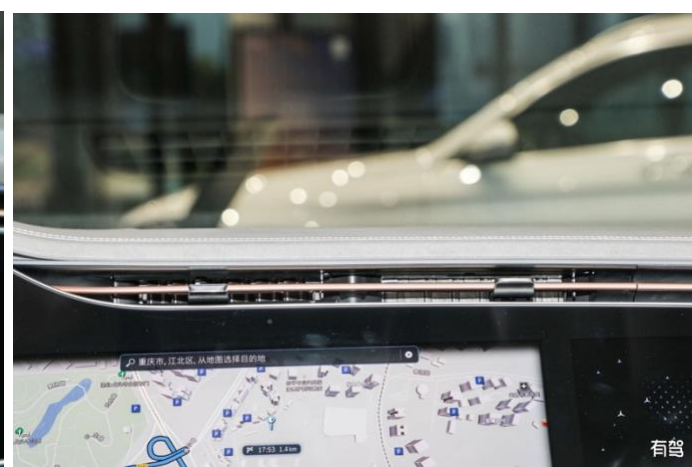

MERCEDES BENZ – EQS

Цена от 157 000 \$

Metal paint
Metal paint, space-time silver
 No surcharge[?]

Metal paint
Metal paint surface
 Graphite gray
 No surcharge[?]

Non-metallic paint
Non-metallic paint, Arctic white
 No surcharge[?]