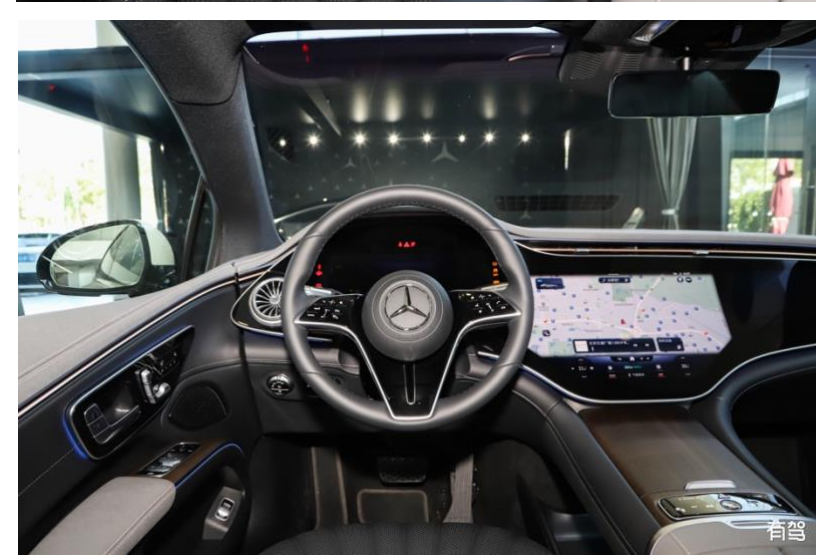

MERCEDES BENZ – EQS

Цена от 157 000 \$

Metal paint
Metal paint, space-time silver
 No surcharge[?]

Metal paint
Metal paint surface
 Graphite gray
 No surcharge[?]

Non-metallic paint
Non-metallic paint, Arctic white
 No surcharge[?]