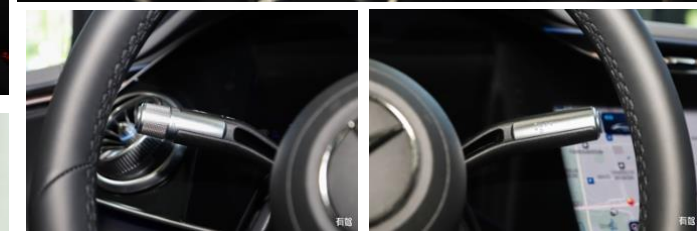

MERCEDES BENZ – EQS

Цена от 157 000 \$

Metal paint
Metal paint, space-time silver
 No surcharge[?]

Metal paint
Metal paint surface
 Graphite gray
 No surcharge[?]

Non-metallic paint
Non-metallic paint, Arctic white
 No surcharge[?]