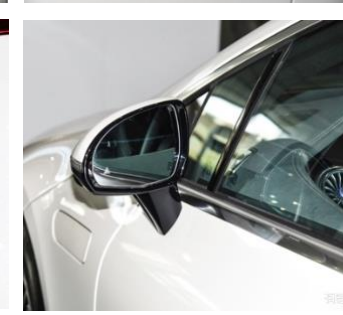

MERCEDES BENZ – EQS

Цена от 157 000 \$

Metal paint
Metal paint, space-time silver
 No surcharge[?]

Metal paint
Metal paint surface
 Graphite gray
 No surcharge[?]

Non-metallic paint
Non-metallic paint, Arctic white
 No surcharge[?]